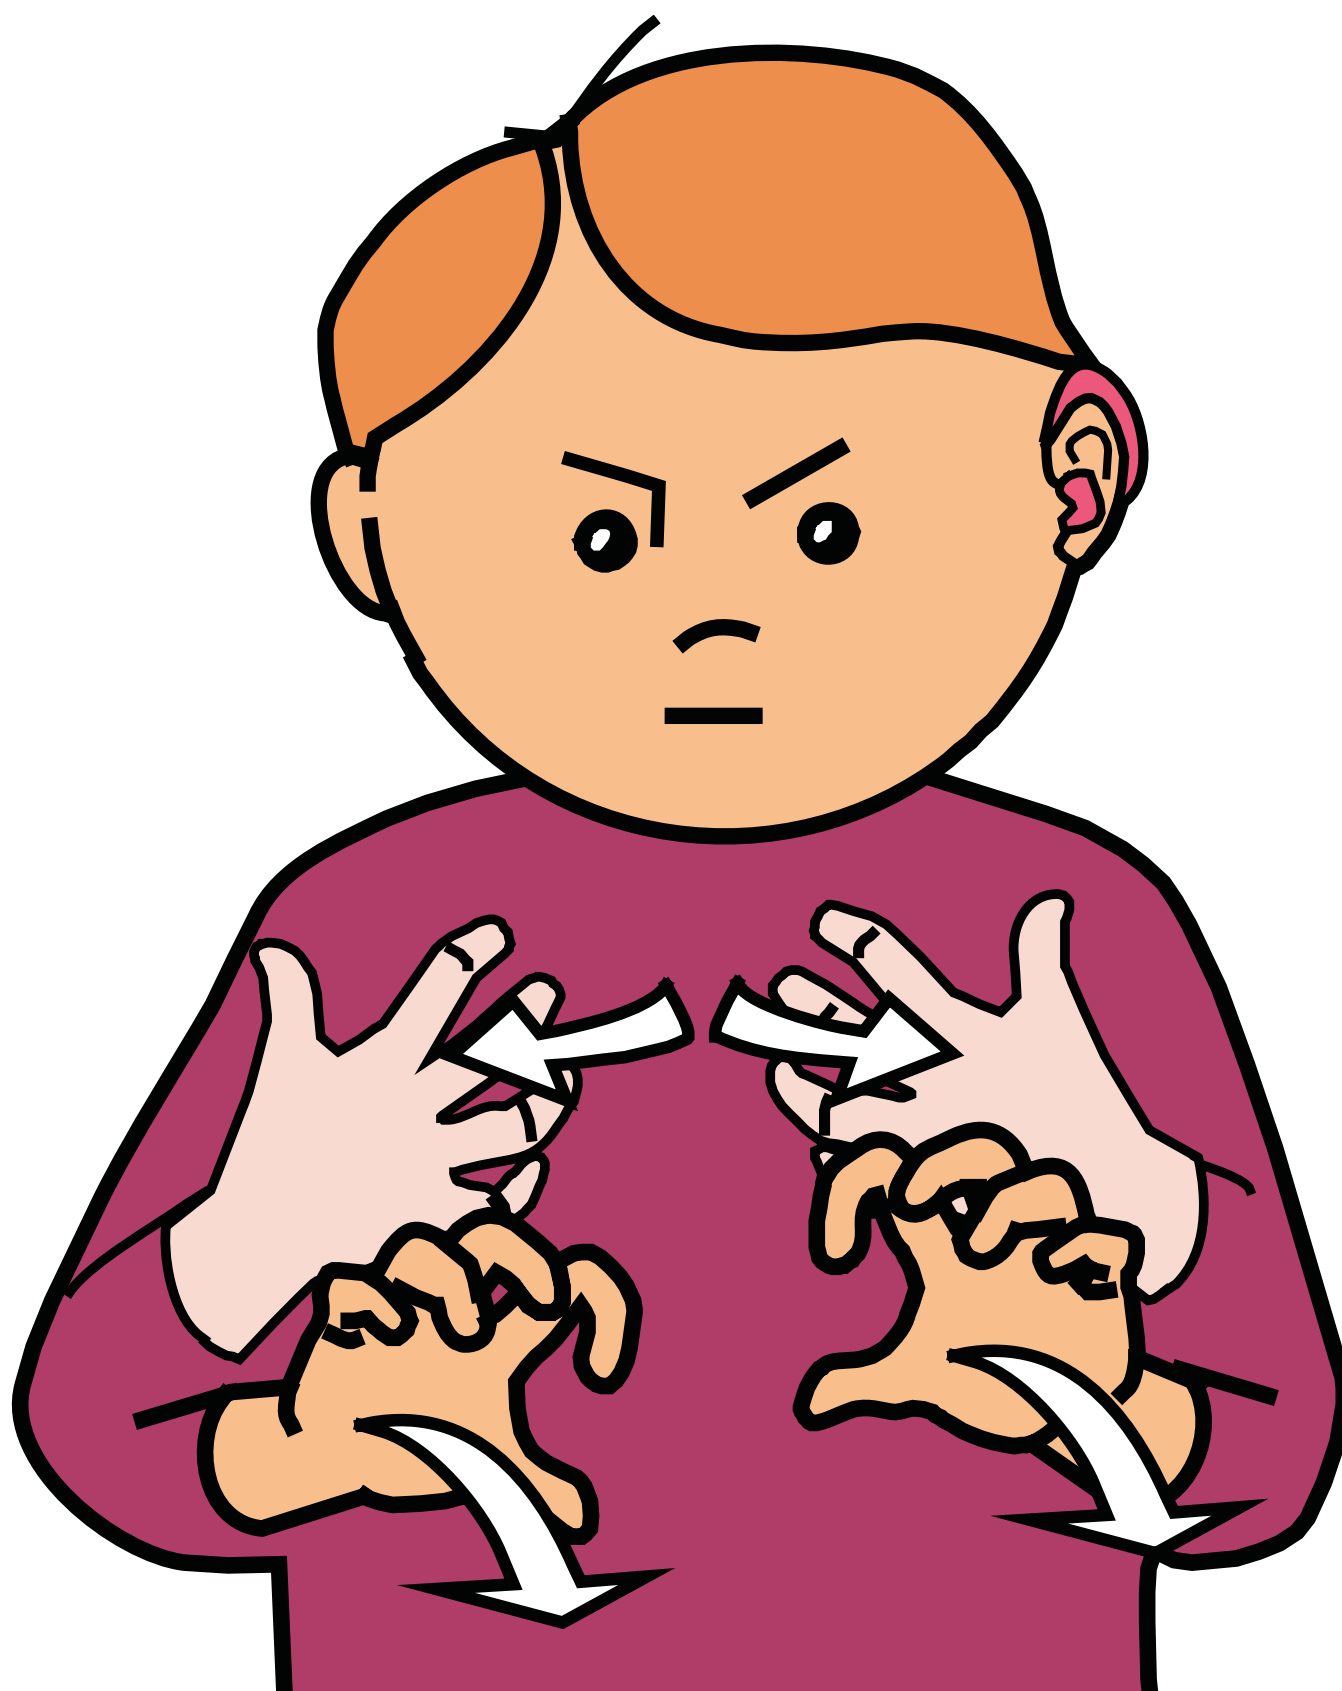

RHINO

Palm left full R. Full 'C' hand moves forward/up from the nose closing to a fist.

ZEBRA

Fingerspell 'Z' then tips of 'C'
hand move across the body
to indicate stripes.

OSTRICH

Tips of 'C' hand move up the chest and neck to indicate long neck and change to a bunched hand.

ELEPHANT

Full 'C' hand moves forward,
down and curves upward like
an elephant's trunk.

GIRAFFE

Palm back full 'C' hand
moves upwards in front
of neck and face.

TIGER

Clawed hands move apart on chest, then make forward clawing movement.

LION

Clawed hands move down around the head like a bushy mane, then make forward clawing movement.

BEAR

Closed hands are held crossed and tap twice against the chest.

WOLF

Palm back bent hand moves sharply forward from the nose closing to a bunched hand.