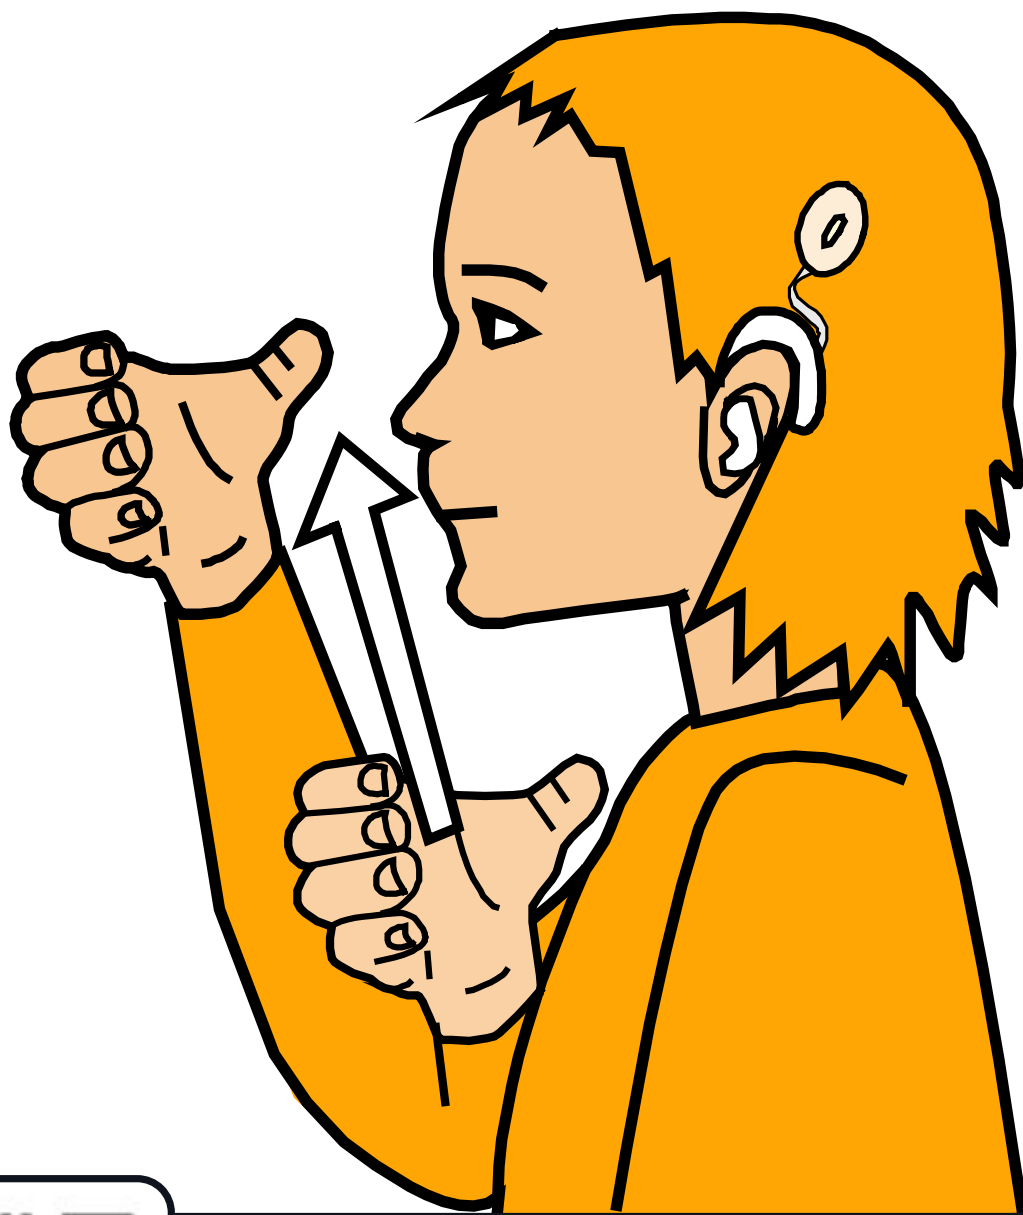

GIRAFFE

Palm back full 'C' hand
moves upwards in front of
neck and face.