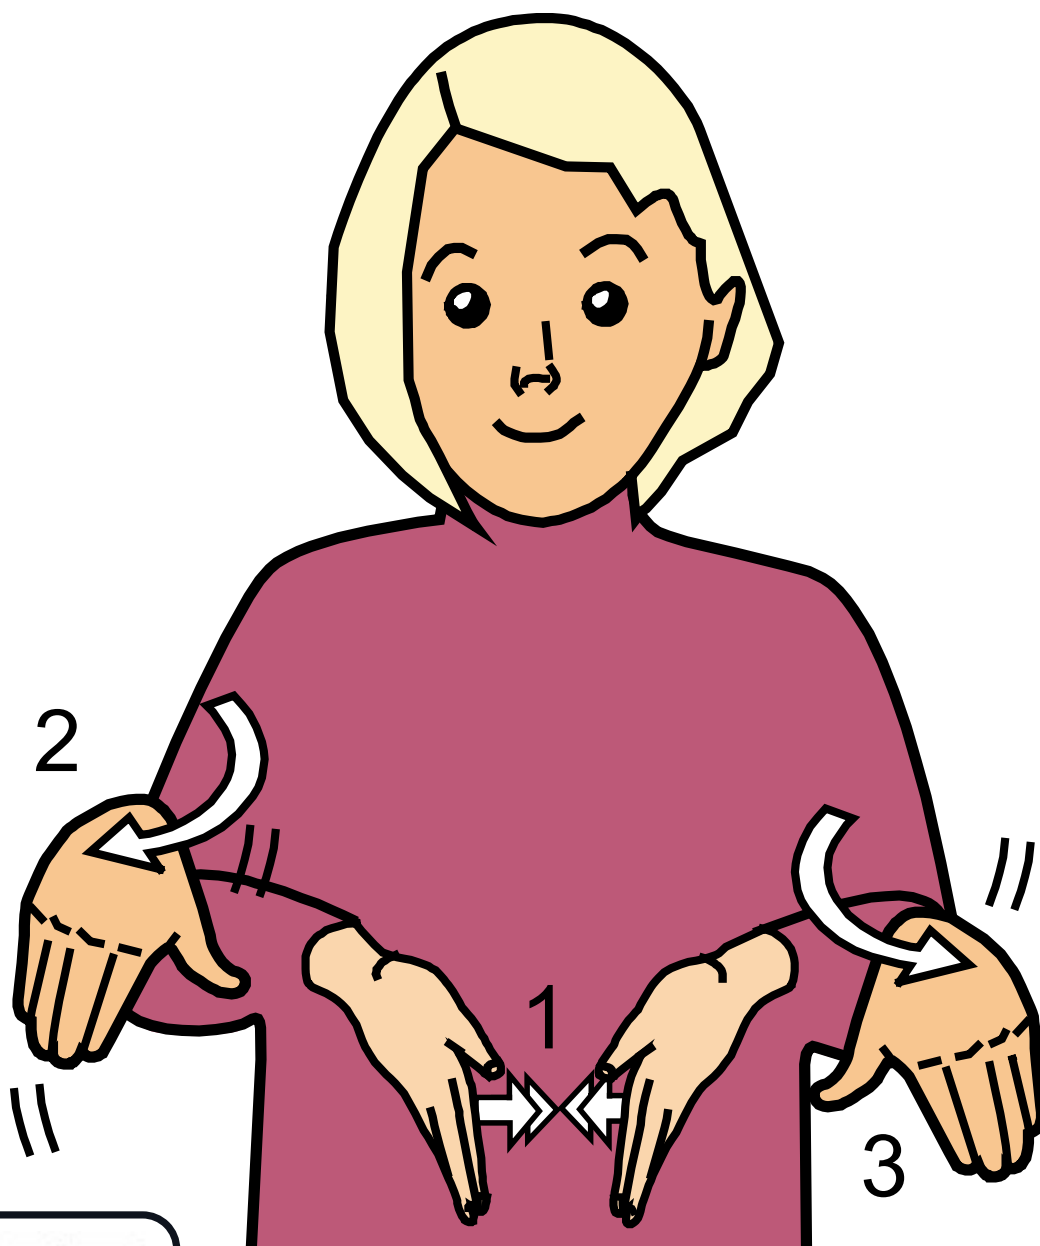

SEA LION

Palm facing hands held forward
clap together then palm back
hands make alternate small
waddling movements.