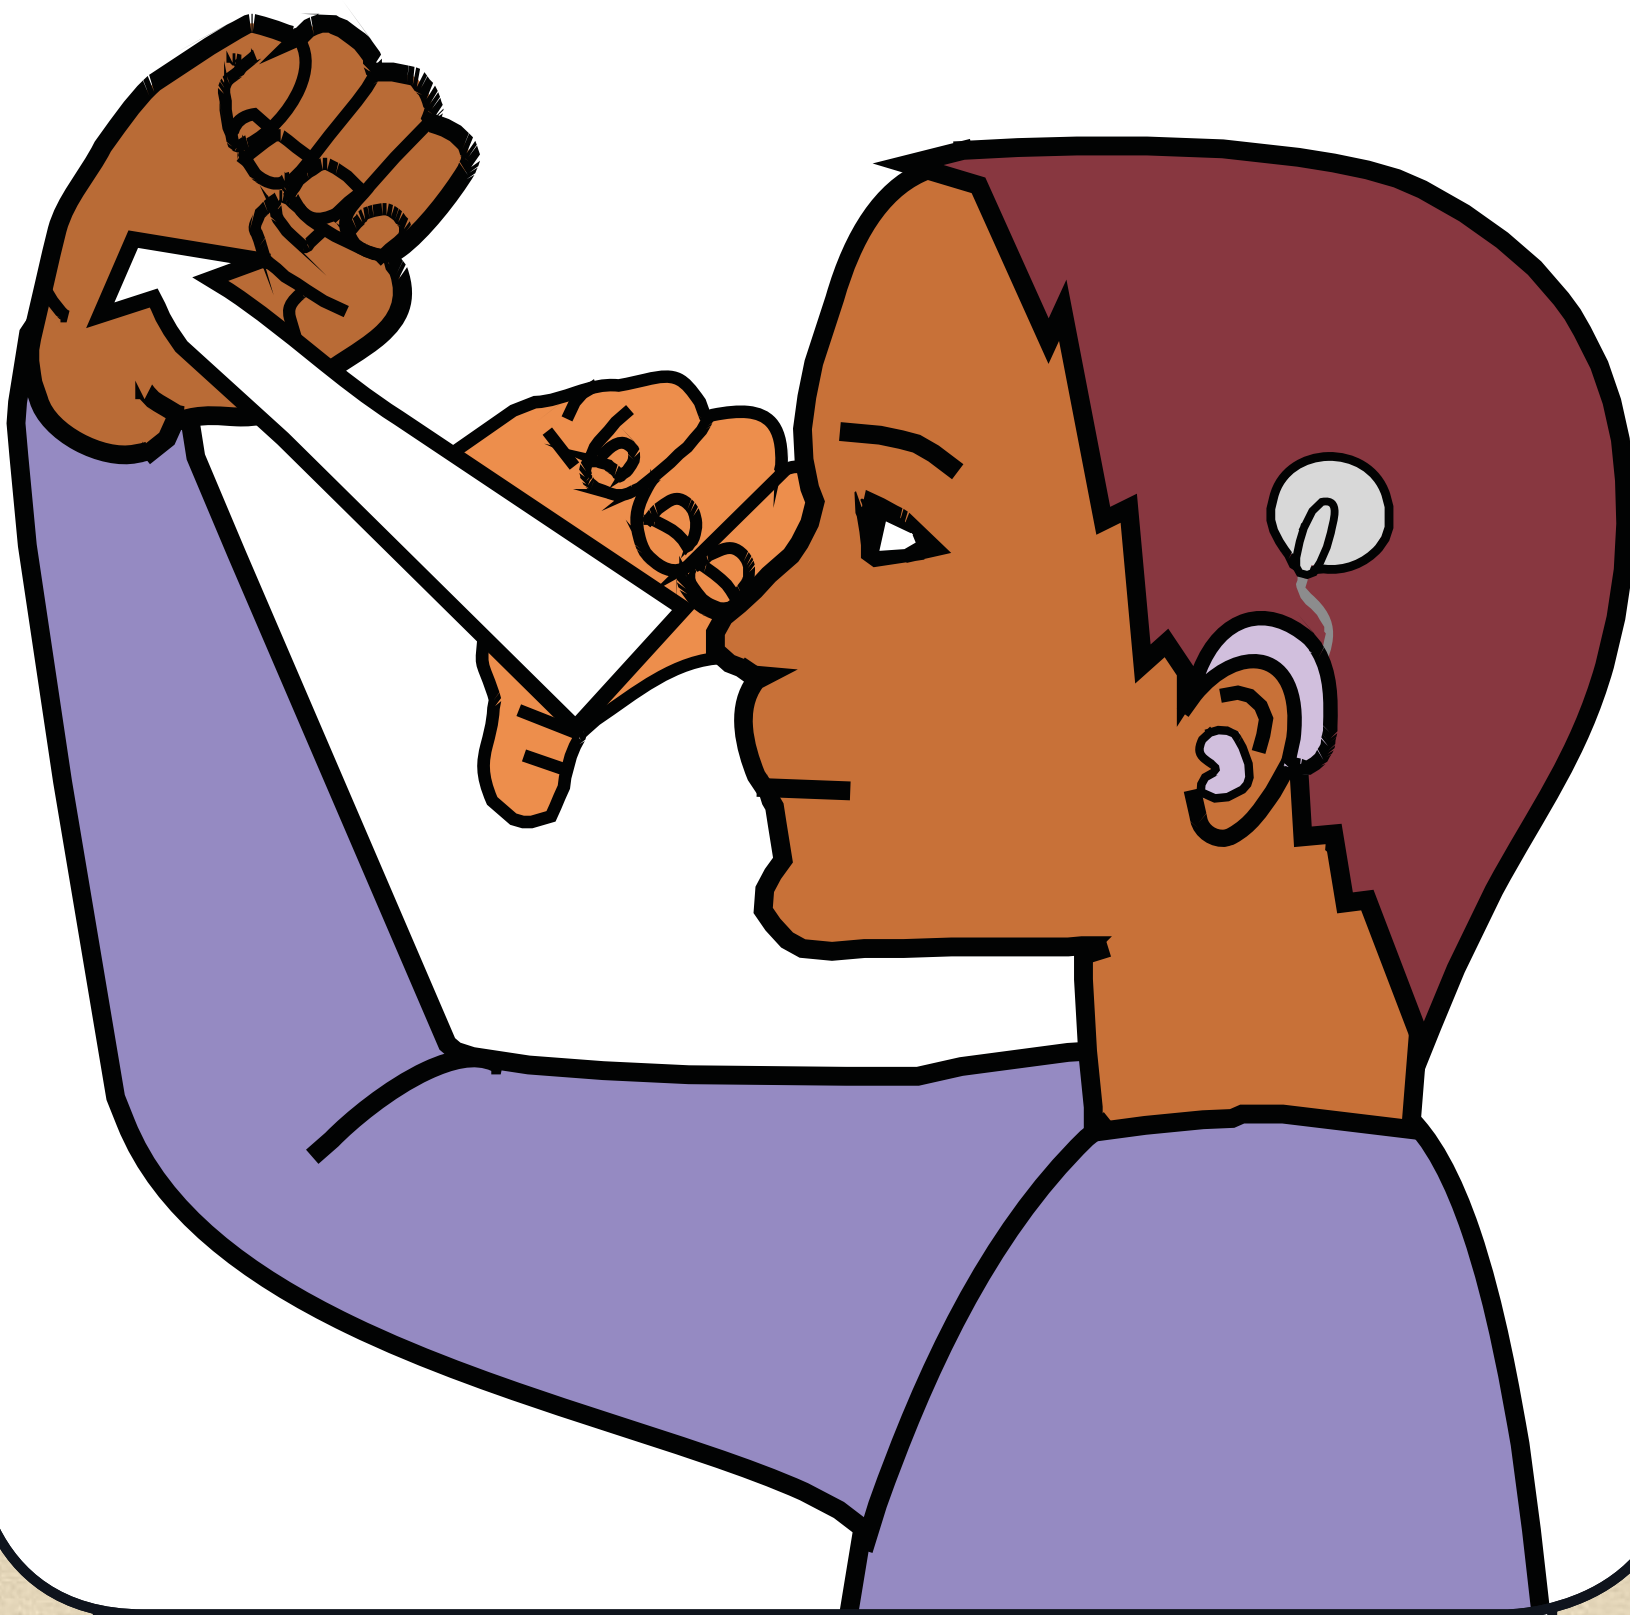

RHINO

Palm left full R. Full 'C' hand moves forward/up from the nose closing to a fist.

ZEBRA

Fingerspell 'Z' then tips of 'C'
hand move across the body
to indicate stripes.

OSTRICH

Tips of 'C' hand move up the chest and neck to indicate long neck and change to a bunched hand.