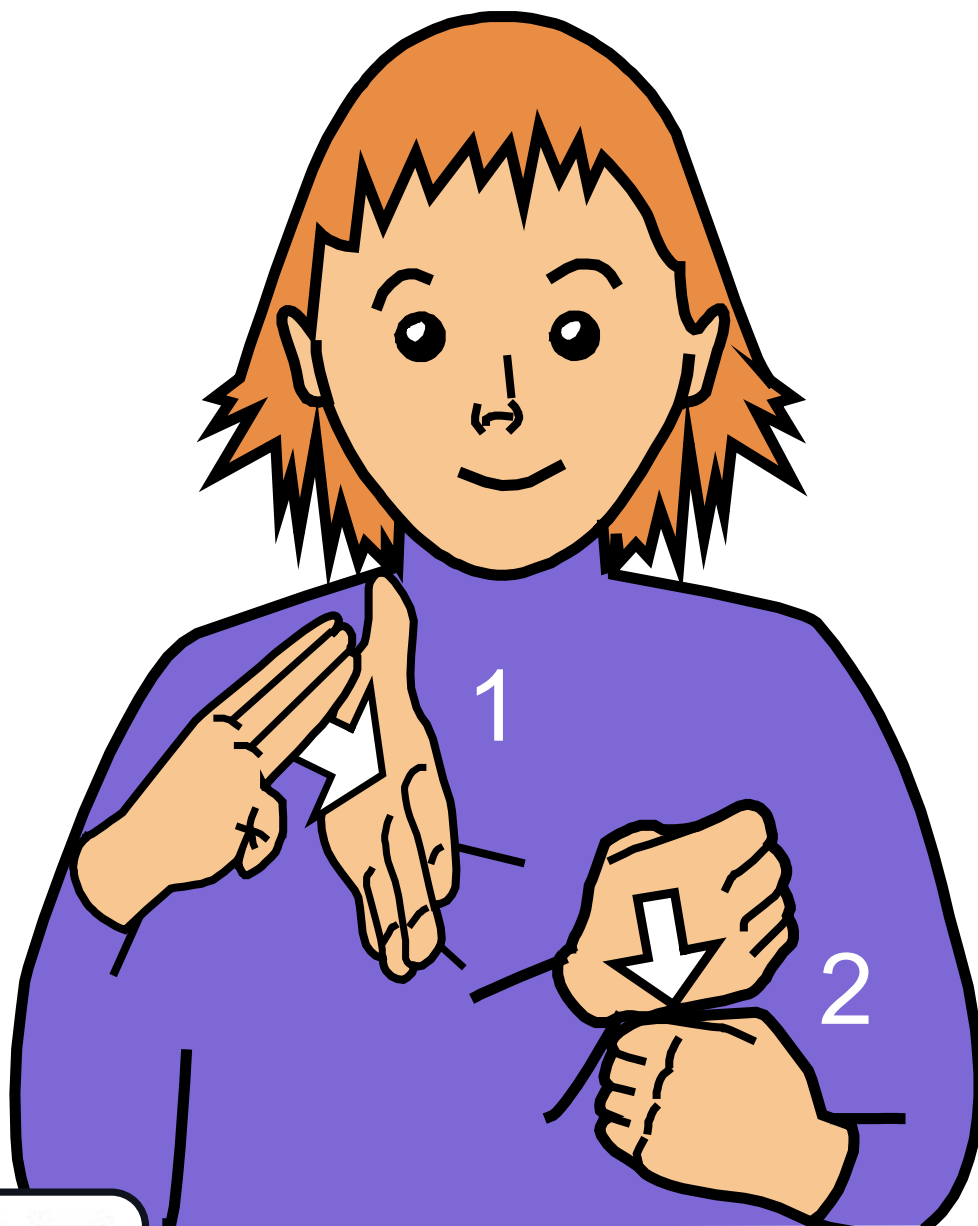

MONGOOSE

Fingerspell 'M' 'G'.